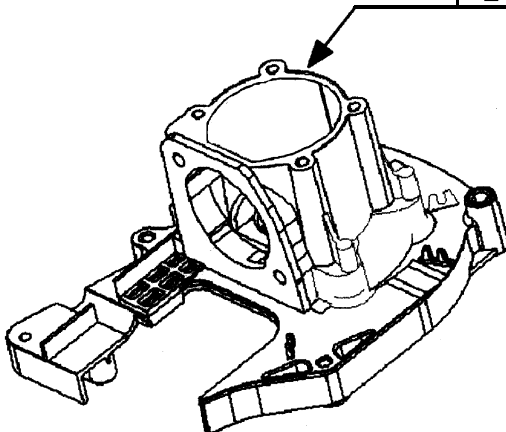

*****SERVICE REFERENCE #2*****

Note: When replacing item# 4 on TYPE 4, please note if the surface indicated by the arrow is flat or has a beveled edge and order accordingly.

(A) Flat Surface - 530-019181 Gasket

(B) Beveled surface - 530-054624 O-ring

A