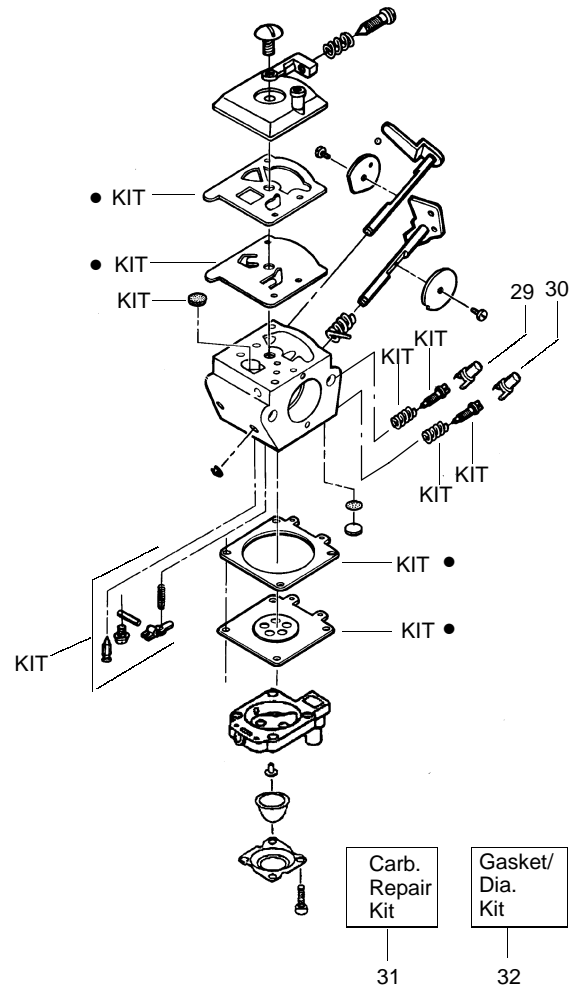

Ref.	Part No.	Description	Ref.	Part No.	Description
1.	530029954	Ignition Switch	18.	530032121	Bushing Blade
2.	530054133	Lead Wire/Switch Assy	19.	530403229	Blade Ass'y.
3.	530015775	Screw	20.	530029948	Blade Seal
4.	530029958	Trigger Lever	21.	530036228	Pinion Ass'y.
5.	530015940	Screw	22.	530016013	Gear Bearing
6.	530015770	Screw	23.	530069355	Drive Gear Ass'y.
7.	530038305	Handle Cover	24.	530036046	Isolator Plate
8.	530053884	Throttle Trigger	25.	530047877	Fuel Cap Ass'y.
9.	530053900	Throttle Lockout	26.	530015955	Screw
10.	530036123	Trigger Spring	27.	530015805	Screw
11.	530015934	Screw	28.	530014399	Gear Box Ass'y. (Incl. 21, 22 & 27)
12.	530047879	Rear Handle/Tank Ass'y.	29.	530049128	Cap-Limiter High
13.	530094992	Front Handle	30.	530049129	Cap-Limiter-Low
14.	530029946	Spring	31.	530069867	Carburetor Repair Kit (KIT=Contents)
15.	530056069	Clutch & Drum Ass'y.	32.	530069866	Gasket Diaphragm Kit (• = Contents)
16.	530015886	Screw			
17.	530029916	Gear Box Plate			

✓ = NEW PART NUMBER FOR THIS IPL

★ = REFER TO THE SERVICE REFERENCE INDICATED FOR MORE INFORMATION. (LOCATED AT END OF IPL)