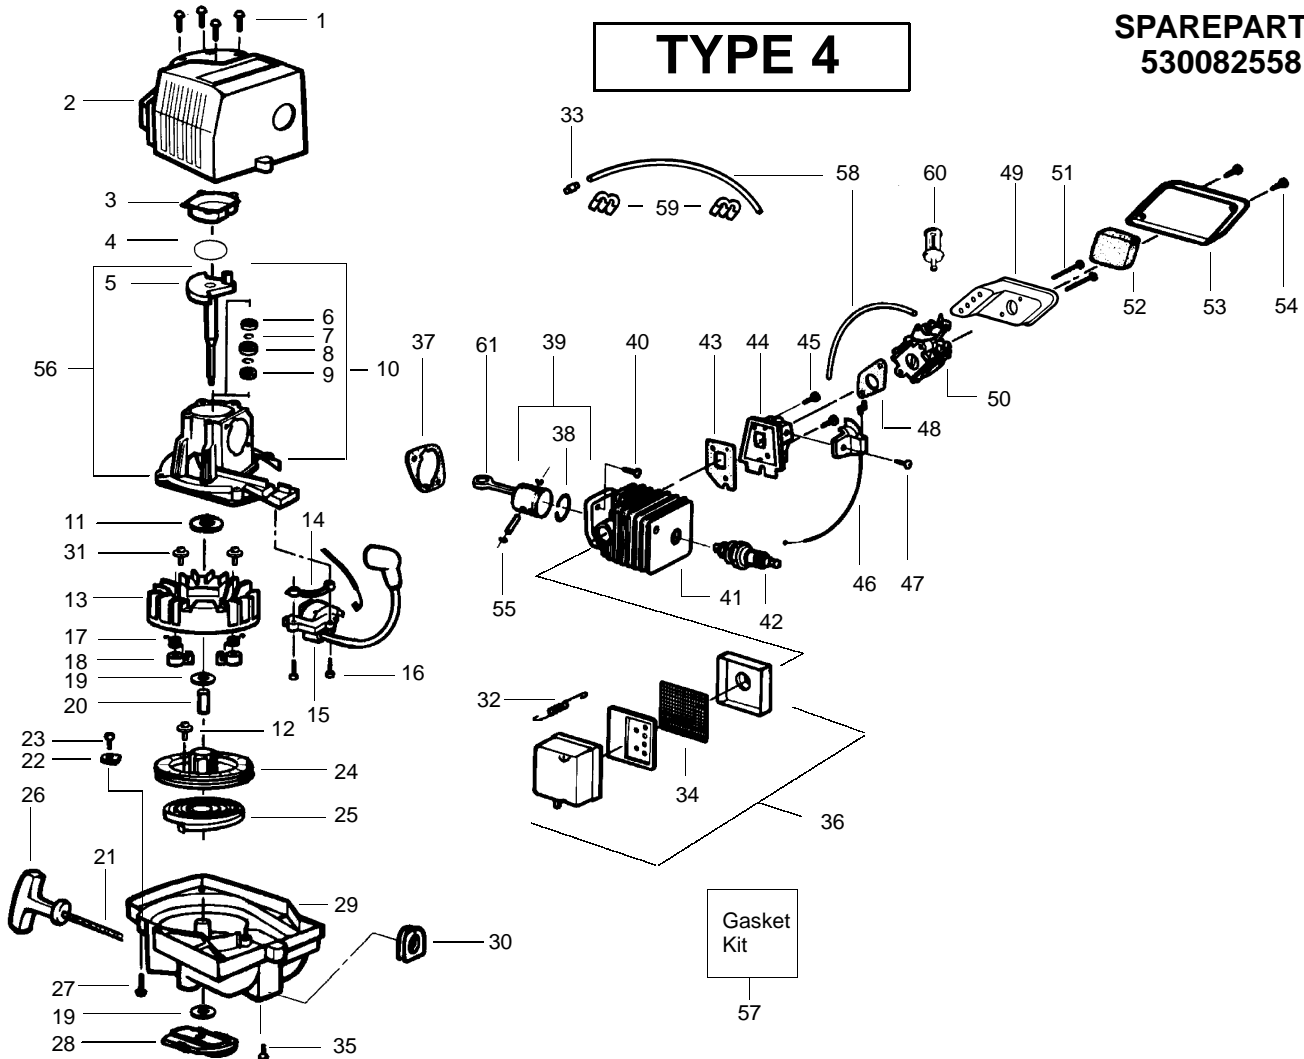

Ref.	Part No.	Description	Ref.	Part No.	Description	Ref.	Part No.	Description
1.	530016386	Screw	24.	530069353	Starter Pulley Kit	48.	530069622	Gasket-Carburetor
2.	530038014	Shroud	25.	530042085	Starter Spring	49.	530036192	Air Box
3.	530029929	Crankcase Cover	26.	530027569	Starter Handle	50.	530069682	Carburetor (C1U-W4)
4.	★★★★★	Gasket-Shrd./C'case (Service Ref.#2)	27.	530015810	Screw	51.	530015849	Screw
5.	530014307	Crankshaft Ass'y.	28.	530014396	Clutch Ass'y. Kit	52.	530029934	Air Filter Foam
6.	530032125	Inner Bearing	29.	530014635	Fan Housing Ass'y.	53.	530036193	Air Filter Cover
7.	530015945	Retainer Ring-C'case	30.	530019182	Grommet-Ignit. Module	54.	530015635	Screw
8.	530019179	Crankcase Seal	31.	530015882	Screw	55.	530015162	Piston Pin Retainer
9.	530032124	Outer Bearing	32.	530016197	Muffler Spring	56.	530014973	C'case & C'shaft Assy. (Incl. 5 & 10)
10.	530012414	Crankcase Ass'y. (Incl. 6-9)	33.	530023877	Fuel Line Fitting	57.	530069622	Gasket Kit (Incl. 4, 37, 43 & 48)
11.	530015941	Retaining Ring - (C'shaft)	34.	530036180	Muffler Screen	58.	530069599	Fuel Line Kit (Incl. (Fuel and Vent lines)
12.	530016080	Screw	35.	530015934	Screw	59.	530016103	Retainer Clip
13.	530039149	Flywheel Ass'y.	36.	530069352	Muffler Kit	60.	530095647	Fuel Pick-up Ass'y.
14.	530036145	Spacer-Ignit. Mod.	37.	530069622	Cylinder Gasket	61.	530069615	Connecting Rod Kit
15.	530039163	Ignition Module	38.	530036404	Piston Ring	Not Shown		
16.	530015954	Screw	39.	530069621	Piston Kit (Incl. 38 & 55)	-	530163786	Operator's Manual
17.	530016191	Spring-Starter Dog	40.	530015953	Screw	-	530163787	European Scandinavian
18.	530049284	Starter Dog	41.	530069619	Kit-Cylinder			
19.	530015828	Washer-Flat	42.	503235008	Spark Plug (RCJ-8Y)			
20.	530015930	Flywheel Spacer	43.	530069622	Gasket-Cylinder/Carb. Adaptor			
21.	530069232	Rope Kit	44.	530049024	Carb. Adaptor			
22.	530015963	Retainer	45.	530016014	Screw			
23.	530015496	Screw	46.	530014384	Throttle Cable Ass'y.			
			47.	530015775	Screw			

✓ = NEW PART NUMBER FOR THIS IPL   ★ = REFER TO THE SERVICE REFERENCE INDICATED FOR MORE INFORMATION. (LOCATED AT END OF IPL)
● = THESE PARTS ARE ILLUSTRATED FOR CLARITY. ORDER COMPLETE ASSEMBLY.