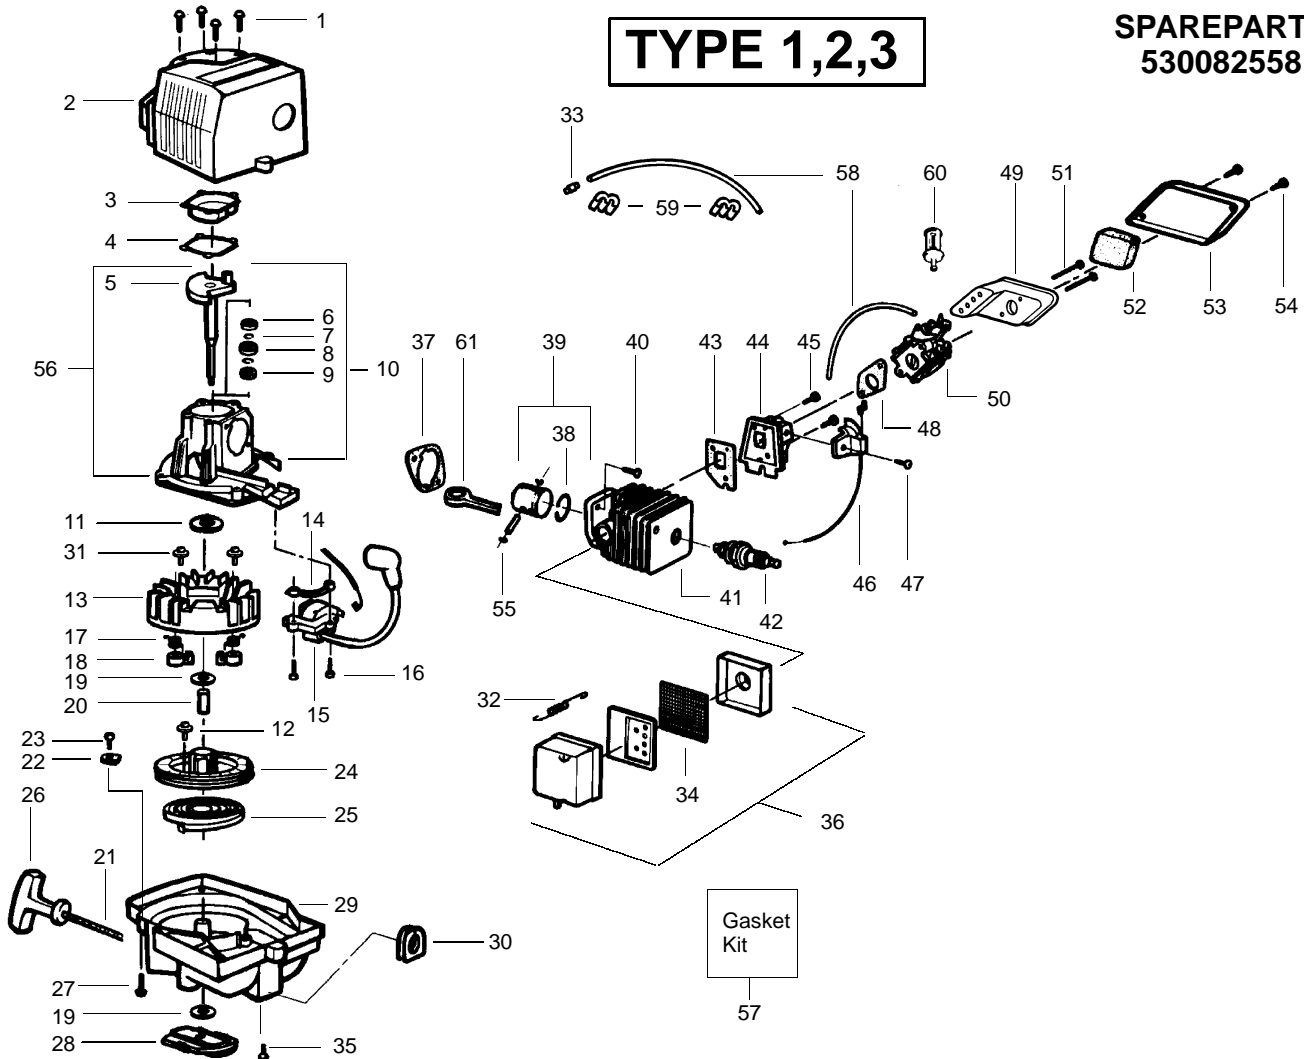

TYPE 1,2,3

SPAREPARTS
530082558

Ref.	Part No.	Description	Ref.	Part No.	Description	Ref.	Part No.	Description
1.	530015810	Screw	25.	530042085	Starter Spring	48.	530019194	Gasket-Carburetor
2.	530038014	Shroud	26.	530027569	Starter Handle	49.	530036192	Air Box
3.	530029929	Crankcase Cover	27.	530015886	Screw	50.	-	Carburetor
4.	530019181	Gasket-Shrd./C'case	28.	530014396	Clutch Ass'y. Kit		530035306	Type 1 WT 221
5.	530014307	Crankshaft Ass'y.	29.	530014635	Fan Housing Ass'y.		530069682	Type 2,3 WT 379
6.	530032125	Inner Bearing	30.	530019182	Grommet-Ignit. Module	51.	530015849	Screw
7.	530015945	Retainer Ring-C'case	31.	530015882	Screw	52.	530029934	Air Filter Foam
8.	530019179	Crankcase Seal	32.	530016197	Muffler Spring	53.	530036193	Air Filter Cover
9.	530032124	Outer Bearing	33.	530023877	Fuel Line Fitting	54.	530015635	Screw
10.	★★★★★	Crankcase Ass'y. (Incl. 6-9)-Ser. Ref. 1	34.	530036180	Muffler Screen	55.	530015162	Piston Pin Retainer
11.	530015941	Retaining Ring - (C'shaft)	35.	530015934	Screw	56.	★★★★★	C'case & C'shaft Assy. (Incl. 5 & 10)-Ser. Ref 1
12.	530016080	Screw	36.	530069659	Muffler Kit	57.	★★★★★	Gasket Kit-Service Ref 1
13.	530039149	Flywheel Ass'y.	37.	530019223	Cylinder Gasket			(Incl. 4, 37, 43 & 48)
14.	530036145	Spacer-Ignit. Mod.	38.	530029924	Piston Ring	58.	530069599	Fuel Line Kit (Incl. (Fuel and Vent lines)
15.	530052266	Ignition Module	39.	-	Piston Kit (Incl. 38 & 55)			
16.	530015954	Screw		530069350	Type 1	59.	530016103	Retainer Clip
17.	530047570	Spring-Starter Dog	40.	530015953	Screw	60.	530095646	Fuel Pick-up Ass'y.
18.	530029939	Starter Dog	41.	★★★★★	Cylinder-Ser. Ref 1	61.	530069615	Connecting Rod Kit
19.	530015828	Washer-Flat	42.	503235008	Spark Plug (RCJ-8Y)			
20.	530015930	Flywheel Spacer	43.	530019233	Gasket-Cylinder/Carb. Adaptor			
21.	530069232	Rope Kit	44.	530049024	Carb. Adaptor		Not Shown	
22.	530015963	Retainer	45.	530016014	Screw			
23.	530015496	Screw	46.	530014384	Throttle Cable Ass'y.			
24.	530069353	Starter Pulley Kit	47.	530015775	Screw			
								Operator's Manual European Scandinavian

✓ = NEW PART NUMBER FOR THIS IPL   ★ = REFER TO THE SERVICE REFERENCE INDICATED FOR MORE INFORMATION. (LOCATED AT END OF IPL)
● = THESE PARTS ARE ILLUSTRATED FOR CLARITY. ORDER COMPLETE ASSEMBLY.