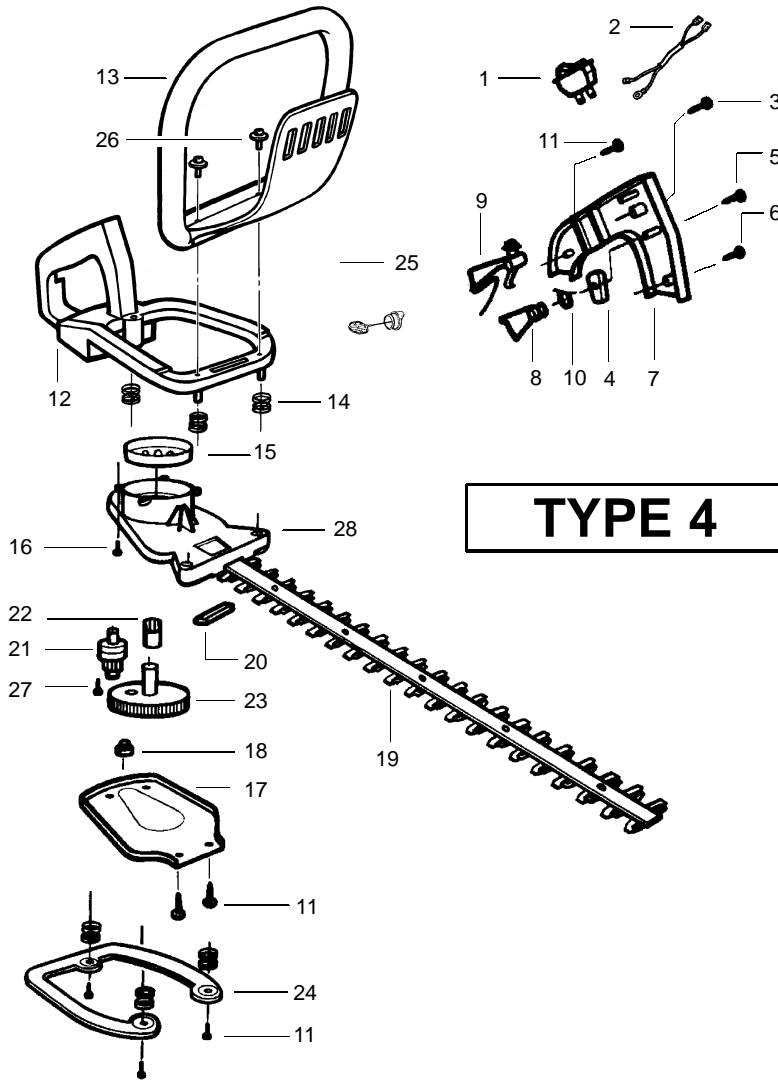

Carburetor Number #530069682 C1U-W4