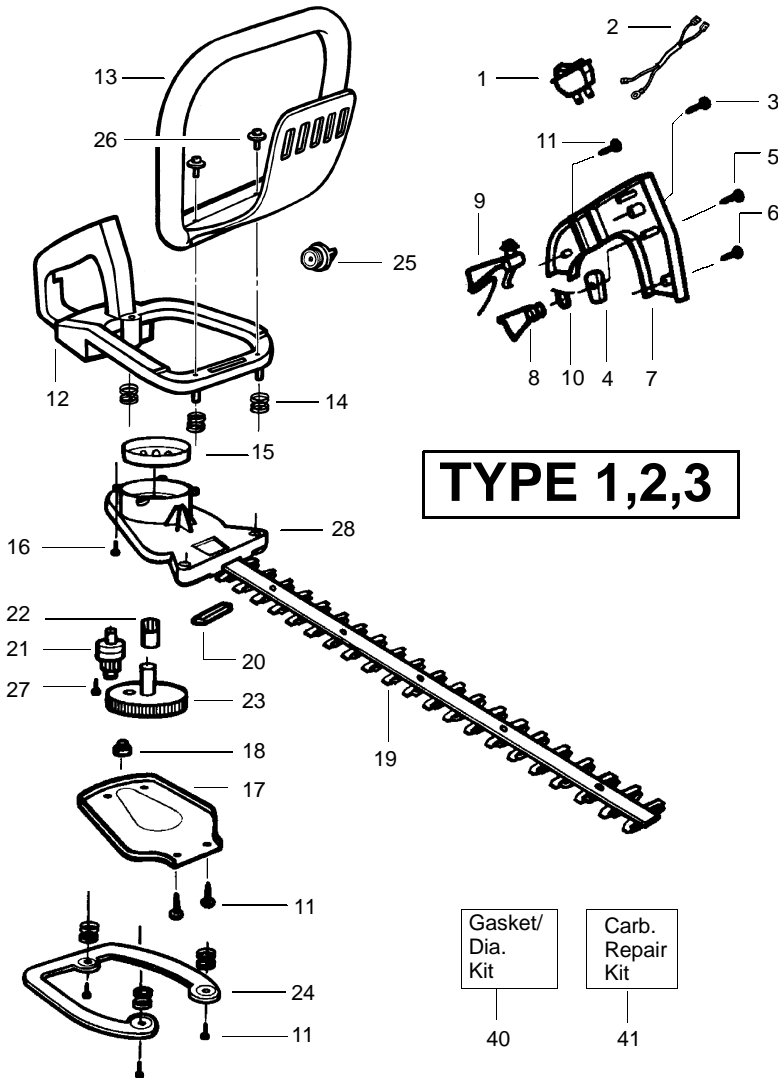

**Type 1 -Carburetor Number
#530035306 - WT-221**

**Type 2,3 -Carburetor Number
#530069682 - WT-379**

Ref.	Part No.	Description	Ref.	Part No.	Description	Ref.	Part No.	Description
1.	530029954	Ignition Switch	26.	530015955	Screw	41.	-	Carb. Repair Kit
2.	530054133	Lead Wire/Switch Assy	27.	530015805	Screw		530035312	Type 1
3.	530015775	Screw	28.	530014399	Gear Box Ass'y. (Incl. 21, 22 & 27)		-	(Incl. 33-40)
4.	530029958	Trigger Lever	TYPE 1 ONLY (INCL. 29-40)				-	Type 2,3
5.	530015940	Screw					530069656	Walbro
6.	530015770	Screw		530069867	Zama			
7.	530038305	Handle Cover	29.	530035014	Metering Diaphragm	TYPE 2,3 ONLY (INCL. 42 & 43)		
8.	530053884	Throttle Trigger	30.	530035320	Metering Diaphragm Gasket	42.	530049128	Limiter Cap-High
9.	530053900	Throttle Lockout	31.	530035164	Fuel Pump Gasket	43.	530049129	Limiter Cap-Low
10.	530036123	Trigger Spring	32.	530035166	Fuel Pump Diaphragm	44.	-	Needle-High
11.	530015934	Screw	33.	530035028	Metering Pin		530035407	Walbro
12.	530047879	Rear Handle/Tank Ass'y.	34.	530035031	Metering Lever		530035443	Zama
13.	530094992	Front Handle	35.	530035178	Fuel Inlet Screen	45.	-	Needle-Low
14.	530029946	Spring	36.	530035106	Inlet Needle Valve		530035408	Walbro
15.	530048113	Clutch & Drum Ass'y.	37.	530035139	Metering Lever Spring		530035444	Zama
16.	530015814	Screw	38.	530035236	Metering Lever Pin Screw	46.	-	Needle Spring
17.	530029916	Gear Box Plate	39.	530035162	Welch Plug		530035293	Walbro
18.	530032121	Bushing Blade	40.	-	Gasket/Diaphragm Kit (Incl. 29-32)		530035445	Zama
19.	530403229	Blade Ass'y.		530035313	Walbro			
20.	530029948	Blade Seal		530069866	Zama			
21.	530036228	Pinion Ass'y.						
22.	530016013	Gear Bearing						
23.	530069355	Drive Gear Ass'y.						
24.	530036046	Isolator Plate						
25.	530036965	Fuel Cap Ass'y.